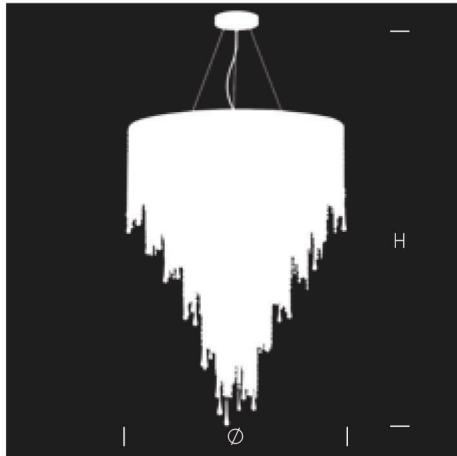

Vanity

Technical data

- R Ceiling cup
- C Chain
- H Height
- Ø Diameter
- D Depth
- W Width

- Bulb
- Weight
- Insulation class
- Frame Finishes

Colors

C Clear / Cristallo

D Smoke / Fumo

N1 brushed nickel

General Specifications

CE IP20

PL7660-65x85-CDN1

Ø 65 cm - H 85 cm

G9 x 9 MAX 40W 18 KG

SS7660-60x80-CN

Ø 60 cm - H 80 cm

G9 x 9 MAX 25W 25 KG

PL7660-90x85-CDK

Ø 90 cm - H 85 cm

G9 x 12 MAX 40W 18 KG

SS7660-80x100-CN

Ø 80 cm - H 100 cm

G9 x 12 MAX 25W 29 KG

SS7660-100x120-CN

Ø 100 cm - H 120 cm